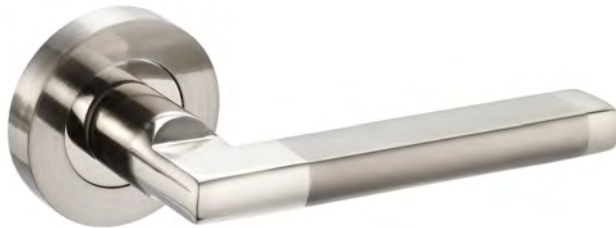

CAPRI DOOR HANDLE

CR

Dimensions: 50mm
Projection from door: 60mm
Lever length: 130mm

Screw on rose with concealed fixings.
Back to back fixings and wood screws supplied

FINISHES

PC/SN
Polished Chrome/
Satin Nickel