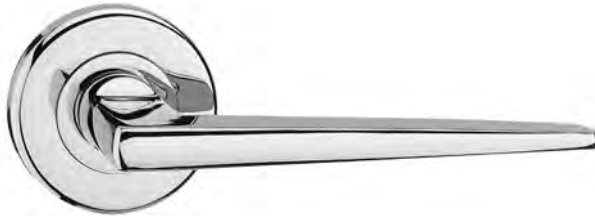

AMALFI DOOR HANDLE

S

Dimensions: 53mm rose
Projection from door: 61.5mm
Lever length: 124.5mm

Screw on rose with concealed fixings.
Back to back fixings and wood screws supplied

FINISHES

PC Polished Chrome